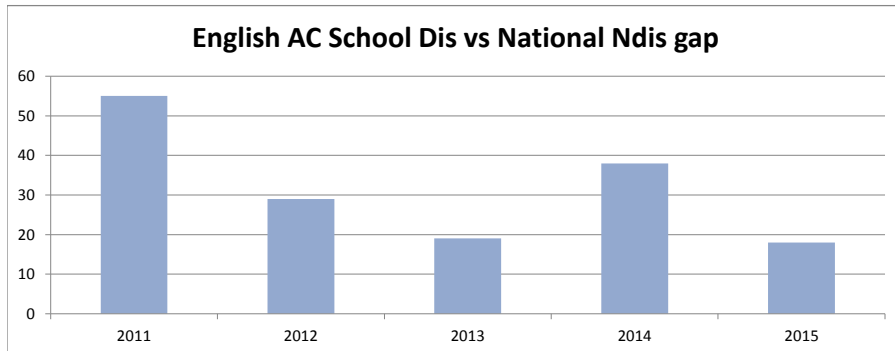

Westfield School - Attainment Gap trend for Disadvantaged students

English A-C Attainment

	School Dis	School Ndis	Nat Dis	Nat Ndis	School gap	Nat Gap	Sch Dis vs Nat Ndis gap
2011	17	65	46	72	48	26	55
2012	43	68	47	72	25	25	29
2013	55	79	50	74	24	24	19
2014	36	69	50	74	33	24	38
2015	56	79	50	74	23	24	18