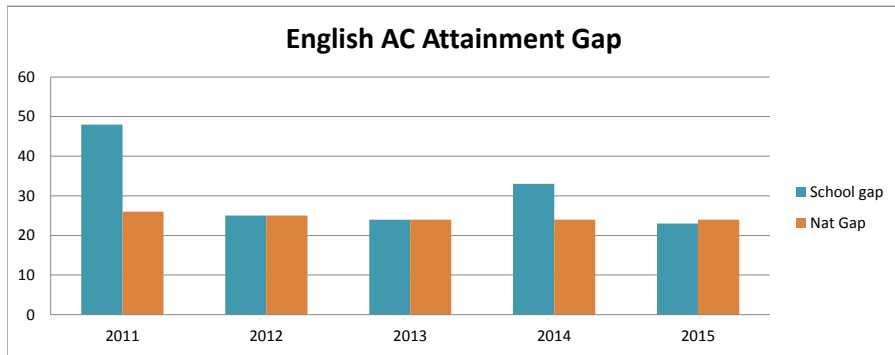

Westfield School - Attainment Gap trend for Disadvantaged students

English A-C Attainment

	School Dis	School Ndis	Nat Dis	Nat Ndis	School gap	Nat Gap	Sch Dis vs Nat Ndis gap
2011	17	65	46	72	48	26	55
2012	43	68	47	72	25	25	29
2013	55	79	50	74	24	24	19
2014	36	69	50	74	33	24	38
2015	56	79	50	74	23	24	18